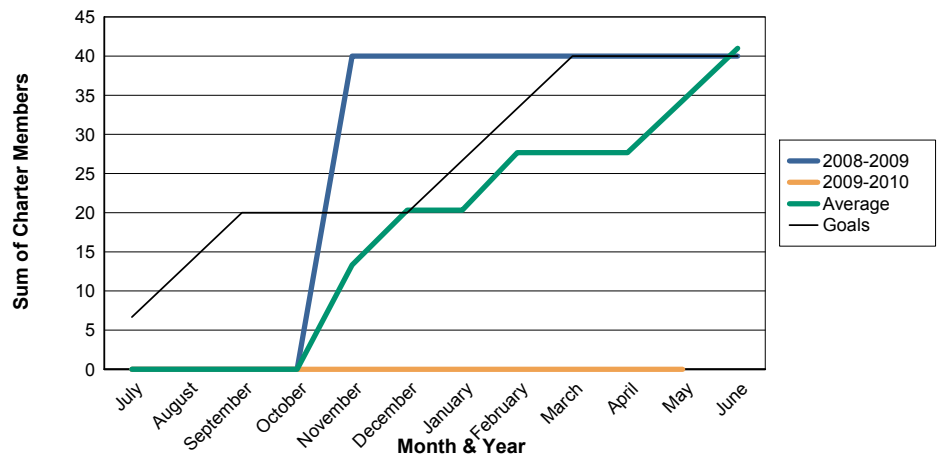

Sum of Charter Members/ Month & Year

For District 111WL