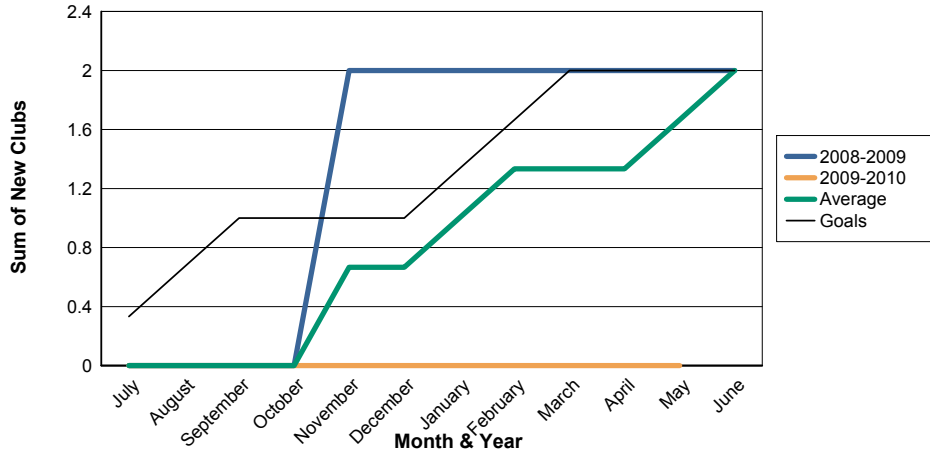

3 Year Comparisons for GMT Constitutional Area 4

By GMT District

As of May 2010

Sum of New Clubs/ Month & Year

For District 111WL

Sum of Dropped Clubs/ Month & Year

For District 111WL

Sum of Net Clubs/ Month & Year