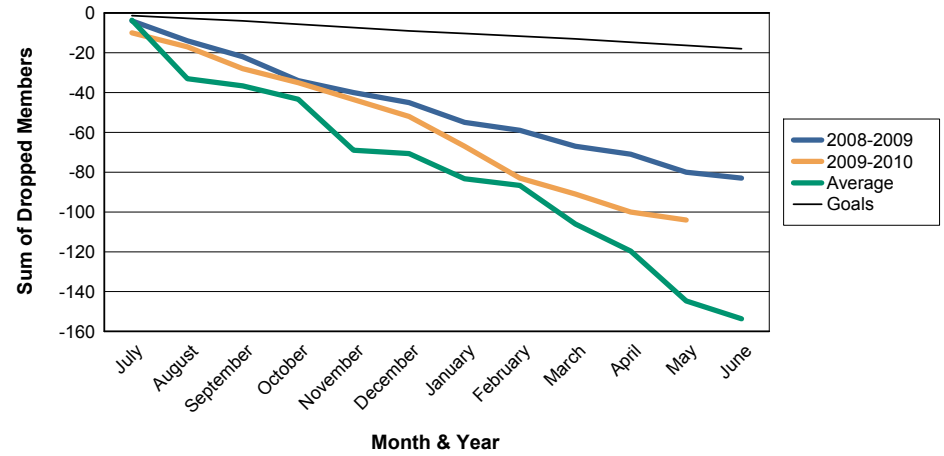

For District 111WL

Sum of Charter Members/ Month & Year

For District 111WL

3 Year Comparisons for GMT Constitutional Area 4

By GMT District

As of May 2010

Sum of New Members/ Month & Year

For District 111WL

Sum of Dropped Members/ Month & Year

For District 111WL

Sum of Net Members/ Month & Year

For District 111WL