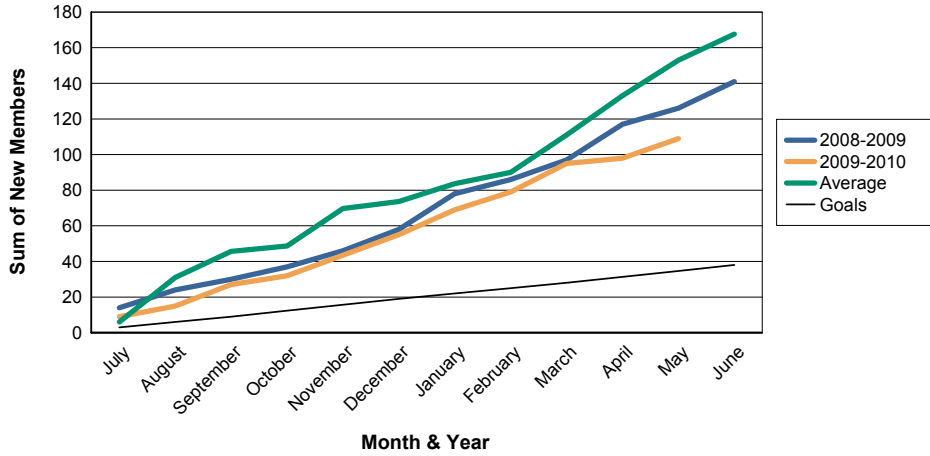

For District 111WL

Sum of Charter Members/ Month & Year

For District 111WL

3 Year Comparisons for GMT Constitutional Area 4

By GMT District

As of May 2010

Sum of New Members/ Month & Year

For District 111WL