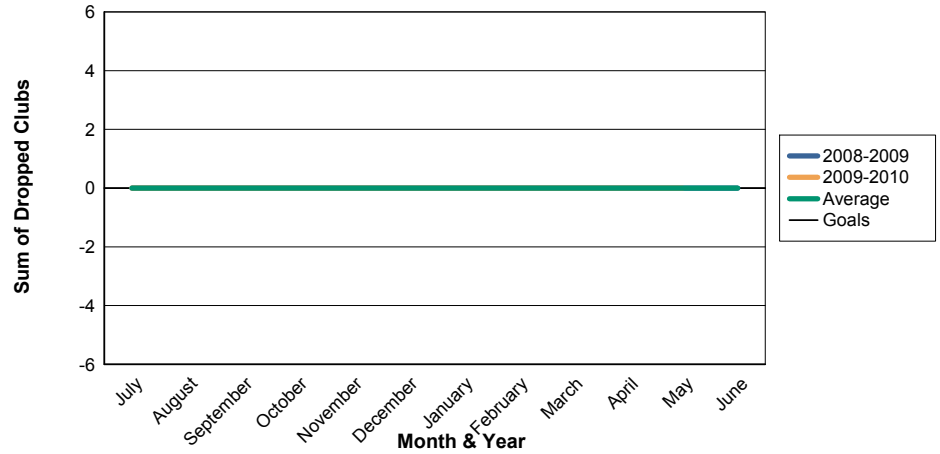

3 Year Comparisons for GMT Constitutional Area 4

By GMT District

As of May 2010

Sum of New Clubs/ Month & Year

For District 111WL

Sum of Dropped Clubs/ Month & Year

For District 111WL

Sum of Net Clubs/ Month & Year