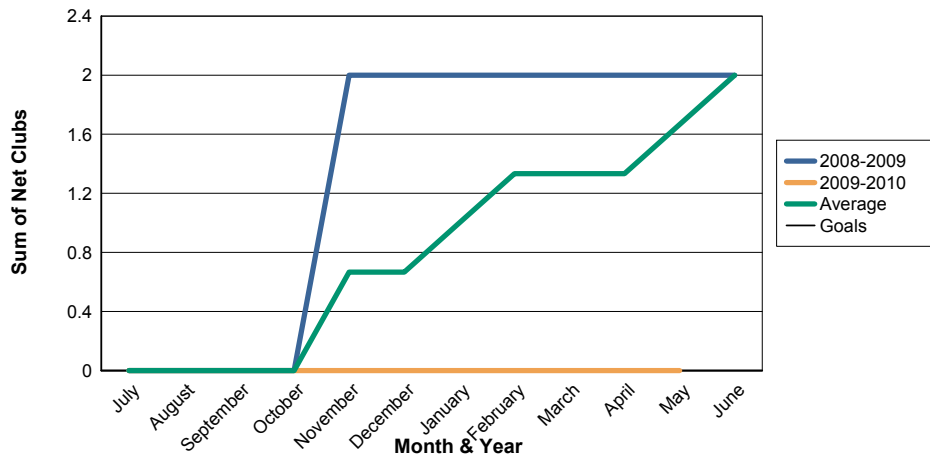

Sum of Net Clubs/ Month & Year

For District 111WL